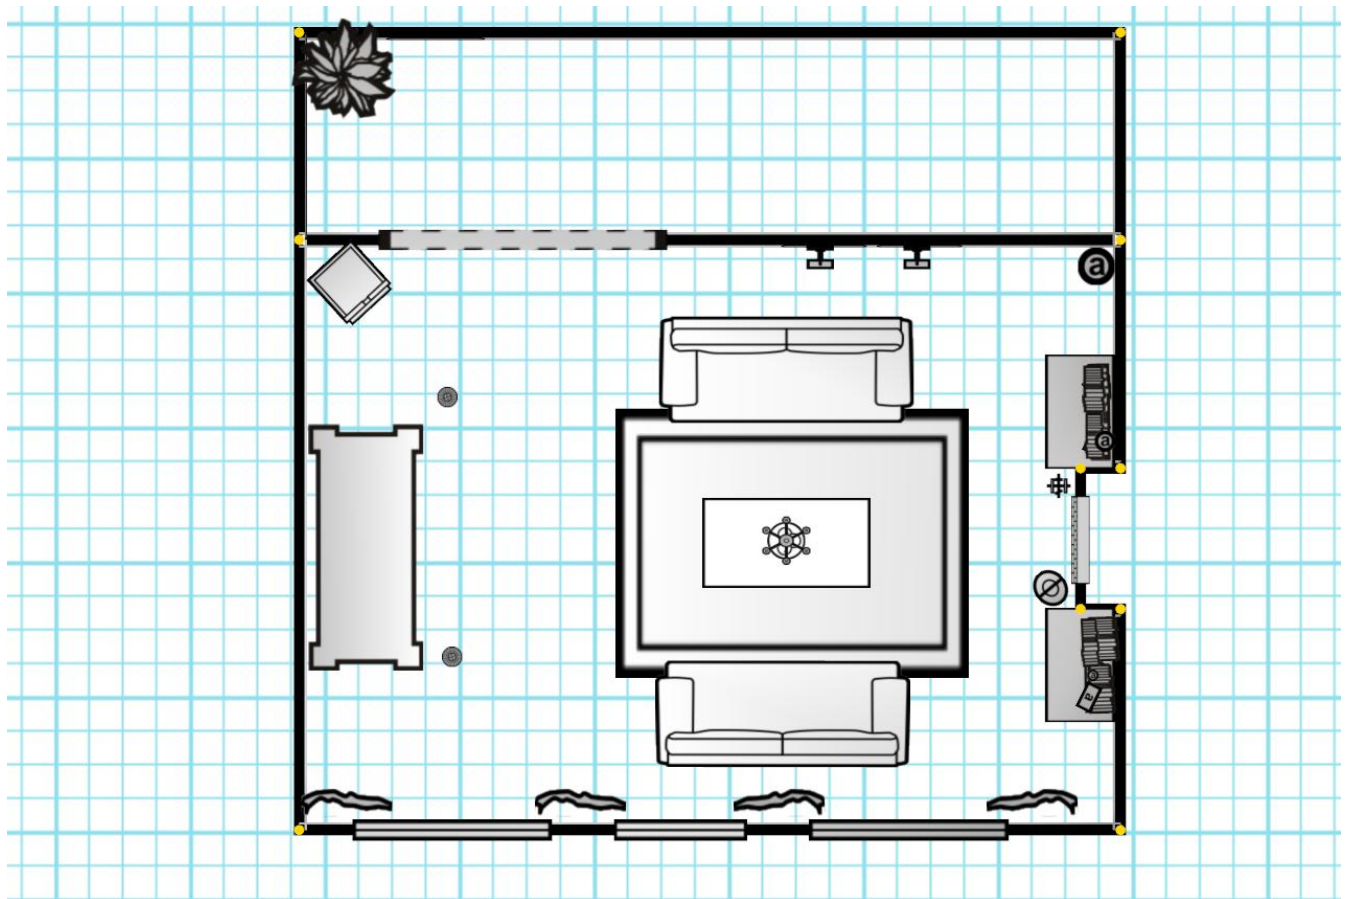

Steve (Corky) Hansen Hansen
Client Name:	Barbara Johnston
Project Name:	Johnston Livingroom
Date:	05.05.10
Version:	V1.0
Scale:	1/4"
Image Type:	jpg
Image Name:	Floor Plan